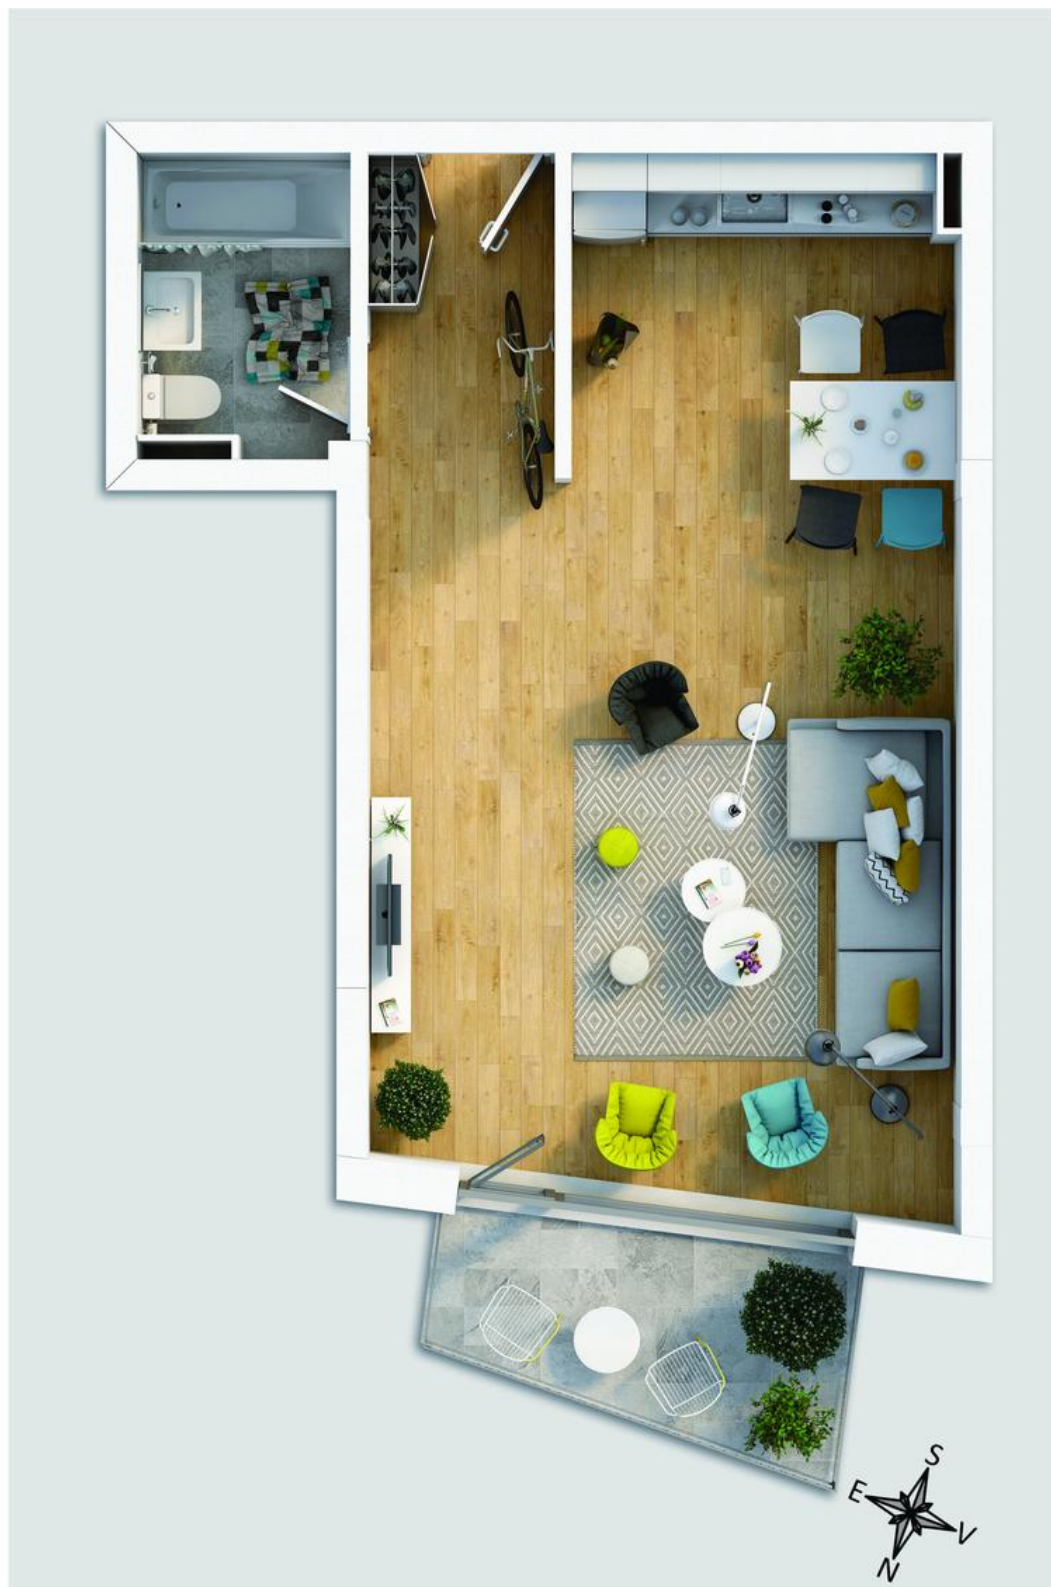

Victoriei
Residence
Downtown Apartments